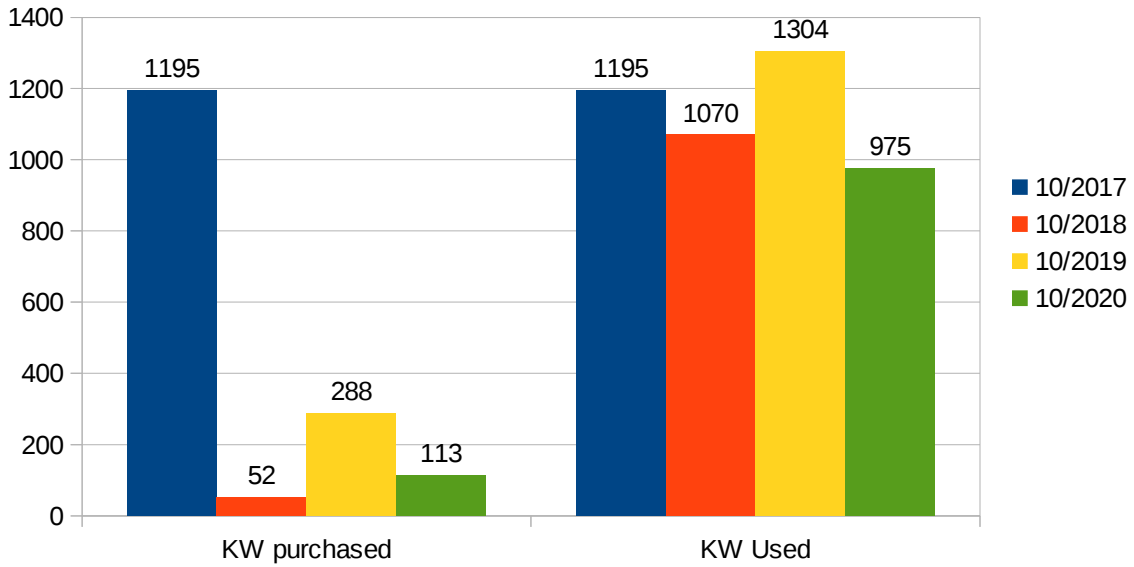

KW hrs Purchased vs. KW hrs Used

Total Electric Bill with Meter Fee